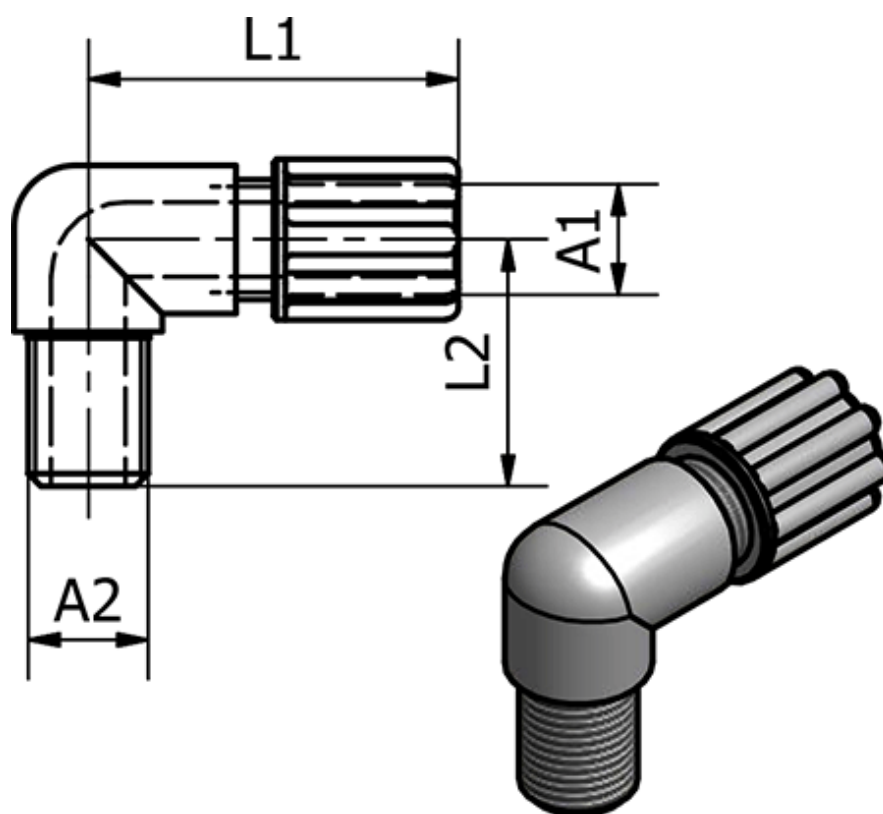

Article number: 58614083

Description: Push-on 140.83, Ø8/10 - G 1/2"
Angle

Measures

Ext. Hose Diameter A1	= 8/10
L1	= 38
L2	= 34
Thread A2	= G 1/2"